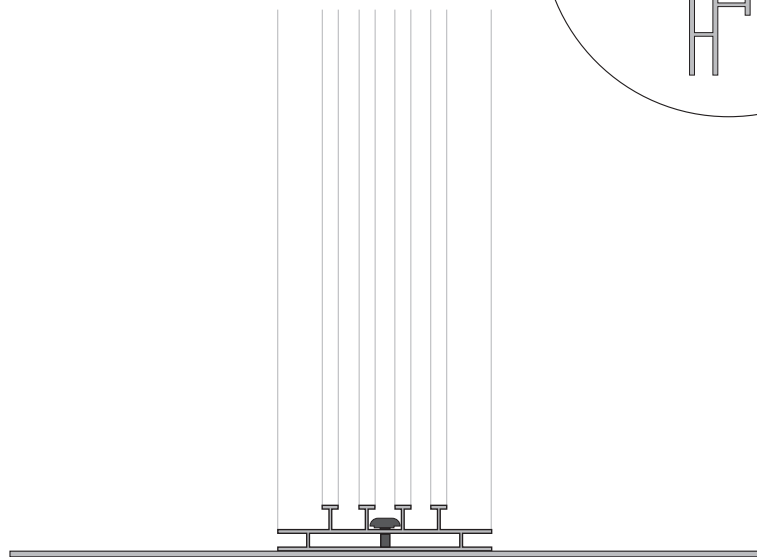

OPTION FOR BASEPLATE