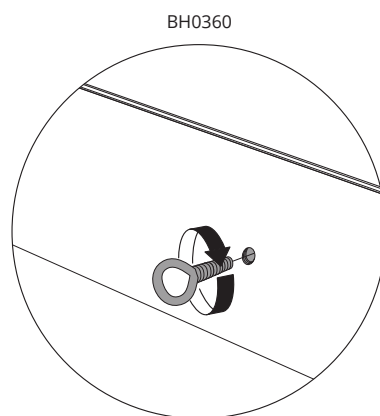

OPTION CEILING MOUNT