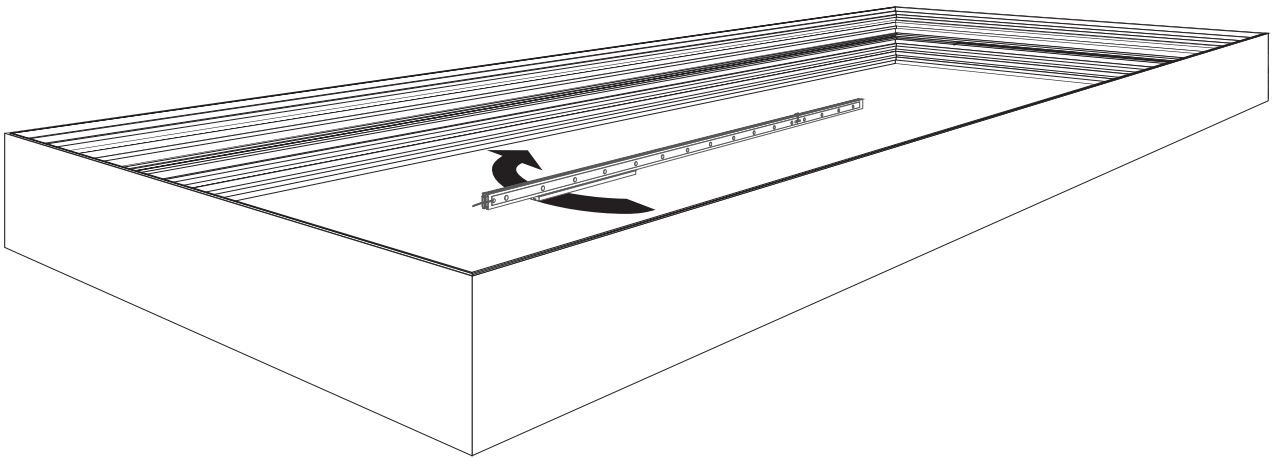

LED ON STABILIZER LIGHTBOX DOUBLE 200

OPTION FOR EXTENSION

3

OPTION FOR FOOTPLATE

OPTION CEILING MOUNT

4