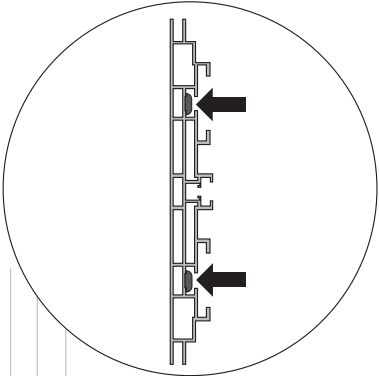

LED ON STABILIZER LIGHTBOX DOUBLE 200

OPTION FOR EXTENSION

3

OPTION FOR FOOTPLATE

OPTION CEILING MOUNT

4