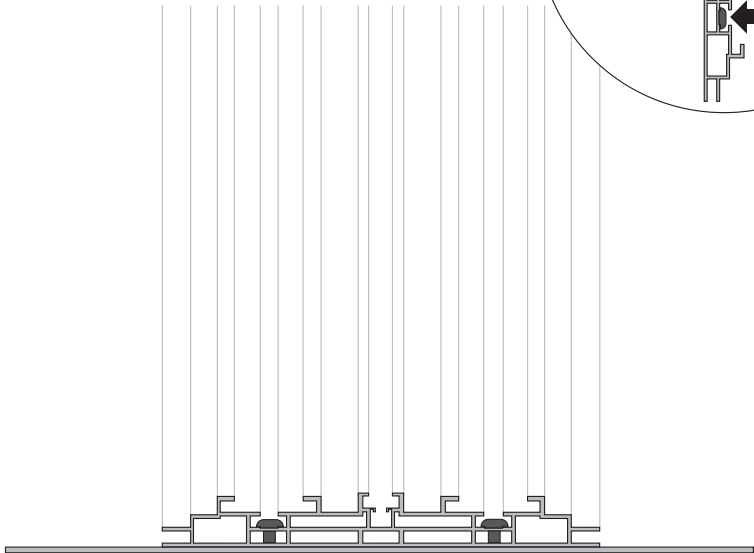

LED ON STABILIZER LIGHTBOX DOUBLE 200

OPTION FOR EXTENSION

3

OPTION FOR FOOTPLATE

OPTION CEILING MOUNT

4