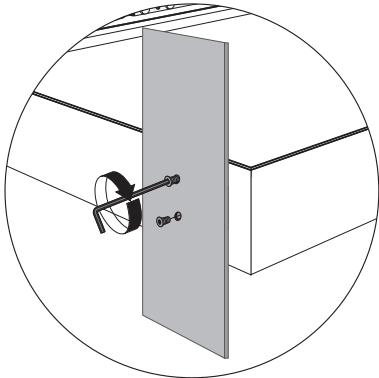

LED ON STABILIZER LIGHTBOX DOUBLE 200

OPTION FOR EXTENSION

3

OPTION FOR FOOTPLATE

OPTION CEILING MOUNT

4