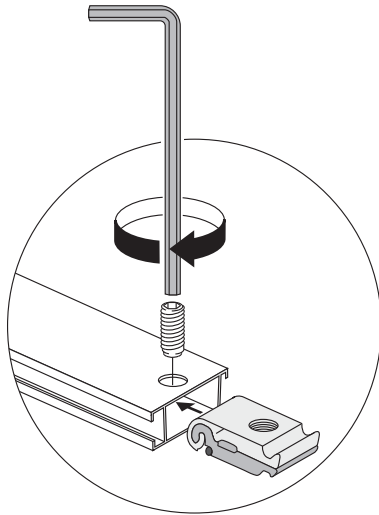

LED ON STABILIZER LIGHTBOX DOUBLE 200

OPTION FOR EXTENSION

3

OPTION FOR FOOTPLATE

OPTION CEILING MOUNT

4