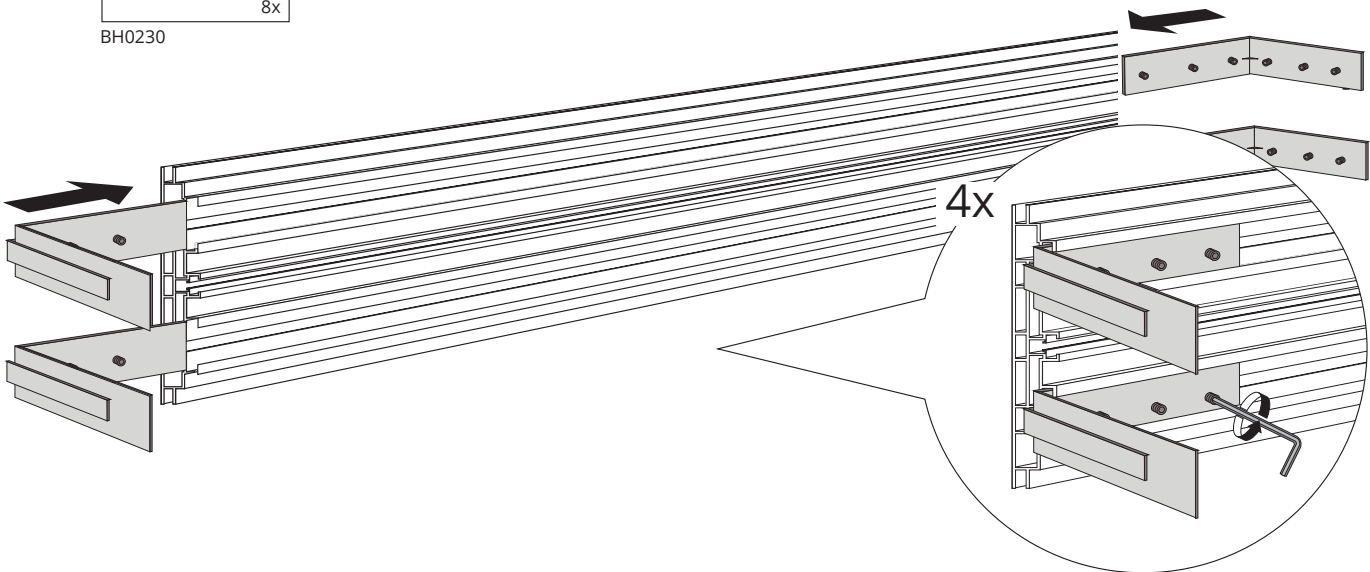

LED ON STABILIZER LIGHTBOX DOUBLE 200

OPTION FOR EXTENSION

3

OPTION FOR FOOTPLATE

OPTION CEILING MOUNT

4