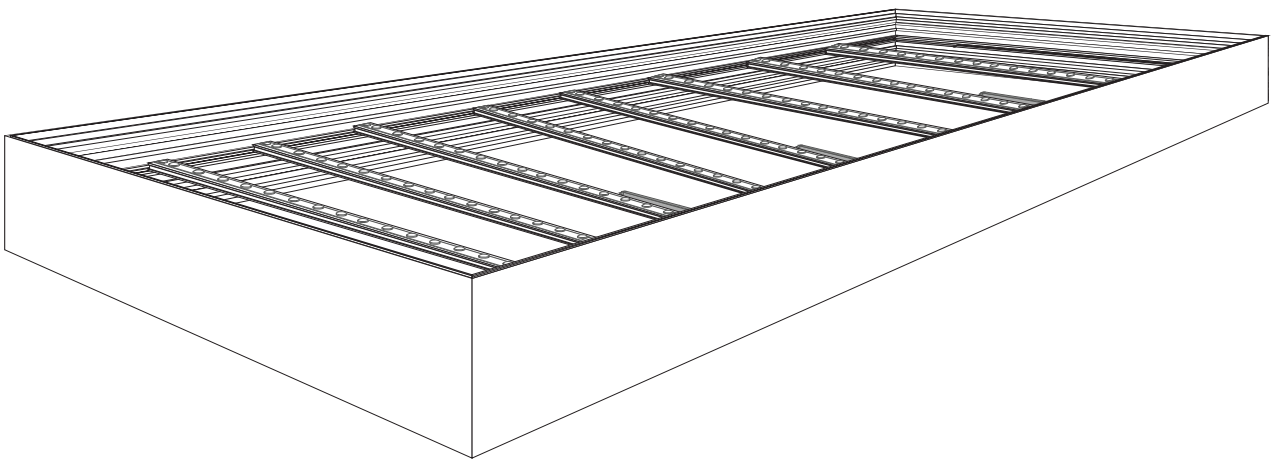

LED ON STABILIZER LIGHTBOX DOUBLE 200

OPTION FOR EXTENSION

3

OPTION FOR FOOTPLATE

OPTION CEILING MOUNT

4