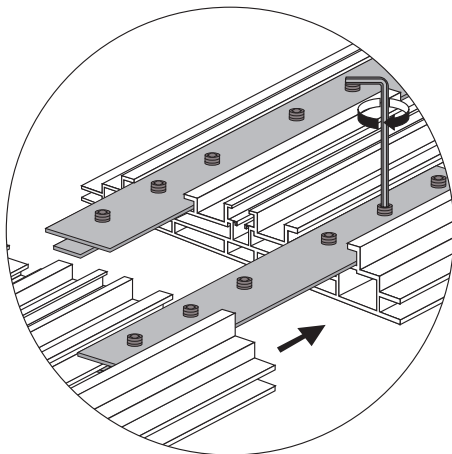

LED ON STABILIZER LIGHTBOX DOUBLE 200

OPTION FOR EXTENSION

3

OPTION FOR FOOTPLATE

OPTION CEILING MOUNT

4