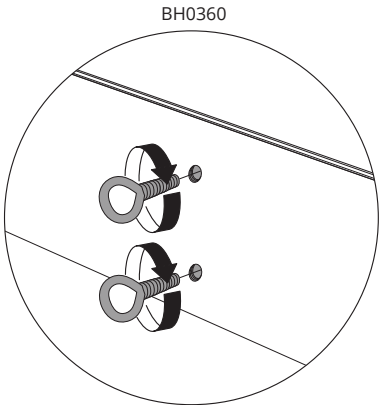

LED ON STABILIZER LIGHTBOX DOUBLE 200

OPTION FOR EXTENSION

3

OPTION FOR FOOTPLATE

OPTION CEILING MOUNT

4