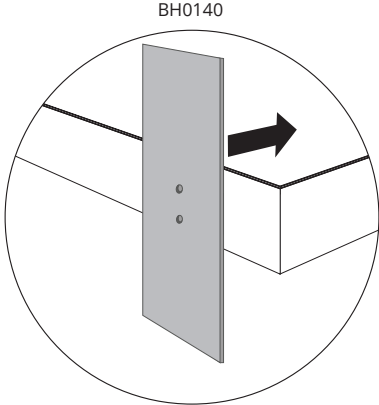

LED ON STABILIZER LIGHTBOX DOUBLE 200

OPTION FOR EXTENSION

3

OPTION FOR FOOTPLATE

OPTION CEILING MOUNT

4