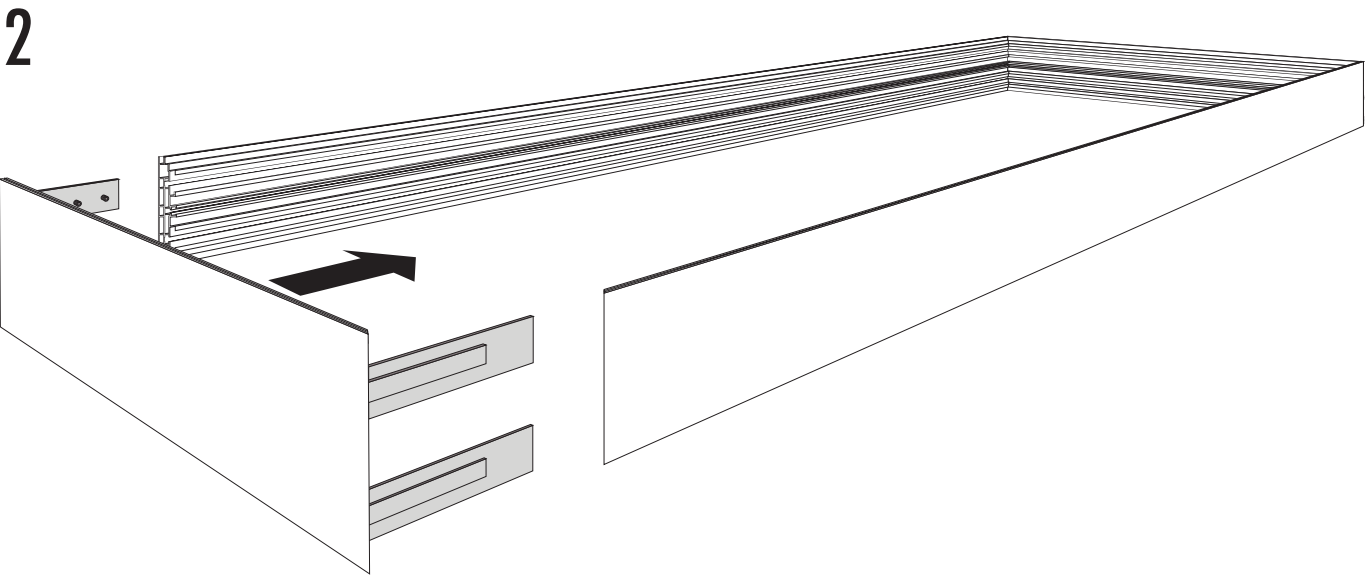

LED ON STABILIZER LIGHTBOX DOUBLE 200

OPTION FOR EXTENSION

3

OPTION FOR FOOTPLATE

OPTION CEILING MOUNT

4