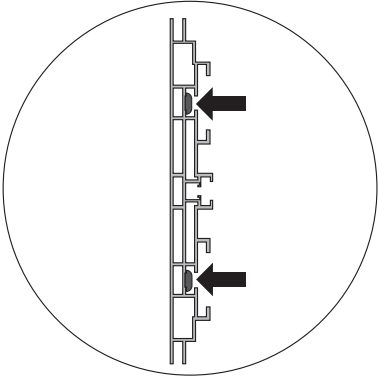

LED ON STABILIZER LIGHTBOX DOUBLE 200

OPTION FOR EXTENSION

3

OPTION FOR FOOTPLATE

OPTION CEILING MOUNT

4