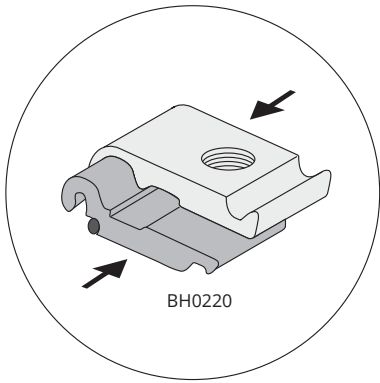

LED ON STABILIZER LIGHTBOX DOUBLE 200

OPTION FOR EXTENSION

3

OPTION FOR FOOTPLATE

OPTION CEILING MOUNT

4