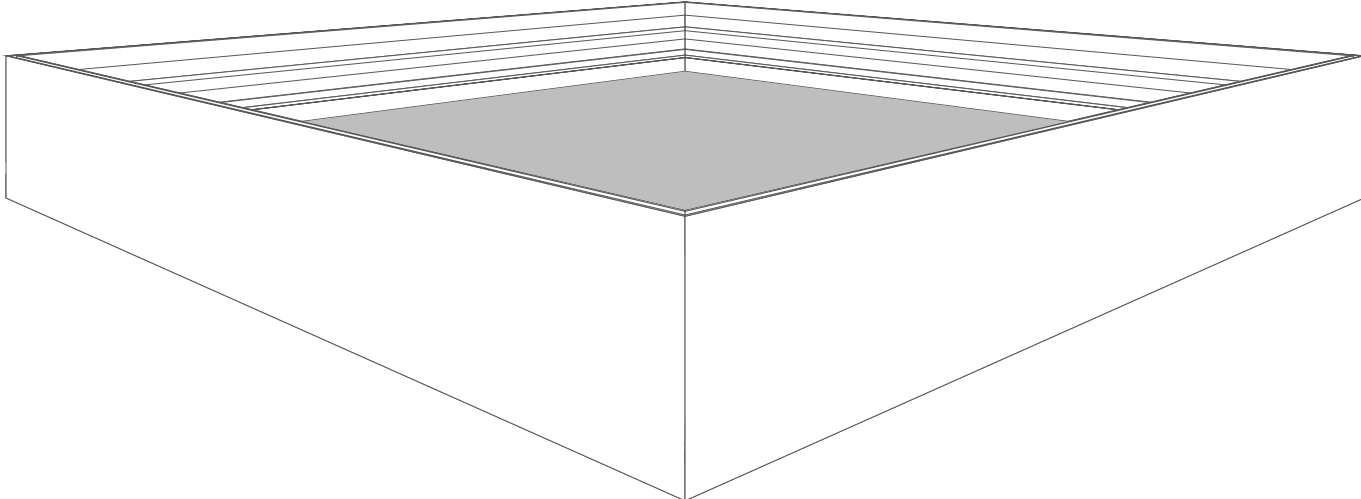

Option 4

Option 5

OPTION WALLMOUNT

BH-0410

OPTION CEILING MOUNT

UP FACING FRAME IS THE LIGHTBOX 90

BH-0360

BH-0300

BH-0360

OPTION FOR EXTENSION

BH-0500

OPTION FOR BASEPLATE

BH-0120 / BH-0130

OPTION BLOCKOUT FABRIC

PLACE TEXTILE PRINT