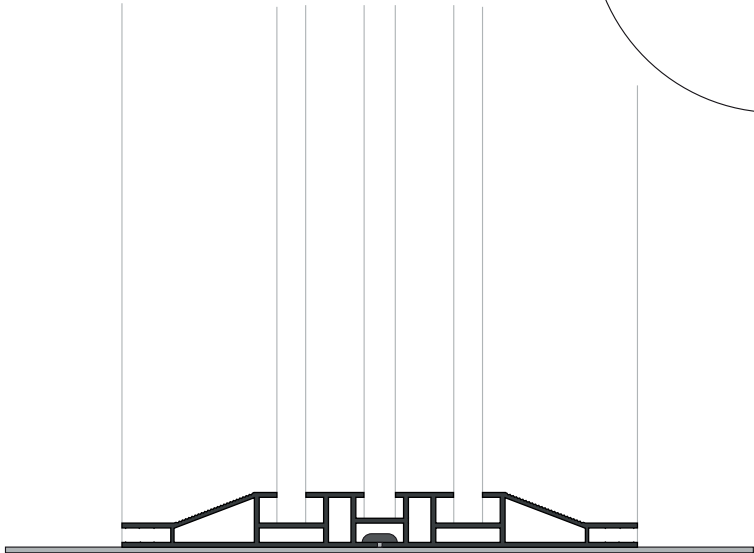

1 LIGHTBOX DOUBLE 160

EDGE-LIT

BH-1200

2

OPTION FOR EXTENSION

BH-0534

3

Option 1

Option 2

Option 3

Option 4

Option 5

OPTION FOR BASEPLATE

OPTION CEILING MOUNT

4