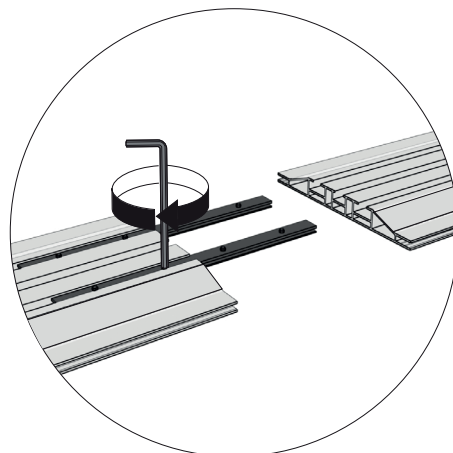

1 LIGHTBOX DOUBLE 160

EDGE-LIT

BH-1200

2

OPTION FOR EXTENSION

BH-0534

3

Option 1