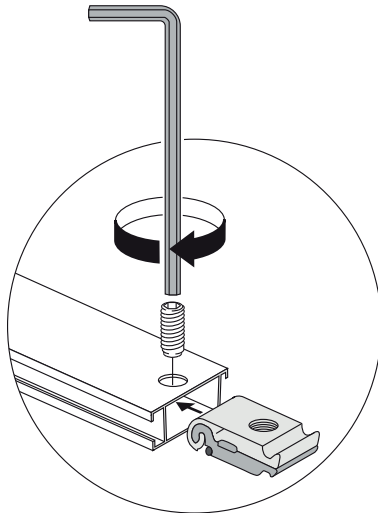

1 LIGHTBOX DOUBLE 160

EDGE-LIT

BH-1200

2

OPTION FOR EXTENSION

BH-0534

3

Option 1

Option 2

Option 3

Option 4

Option 5

OPTION FOR BASEPLATE

OPTION CEILING MOUNT

4