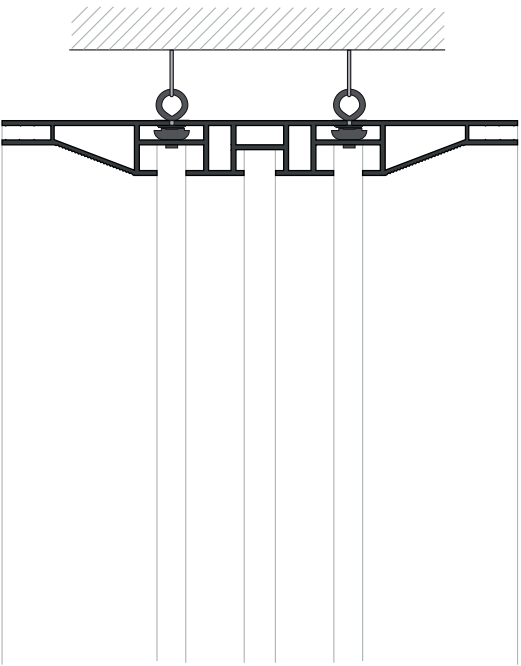

1 LIGHTBOX DOUBLE 160

EDGE-LIT

BH-1200

2

OPTION FOR EXTENSION

BH-0534

3

Option 1

Option 2

Option 3

Option 4

Option 5

OPTION FOR BASEPLATE

OPTION CEILING MOUNT

4