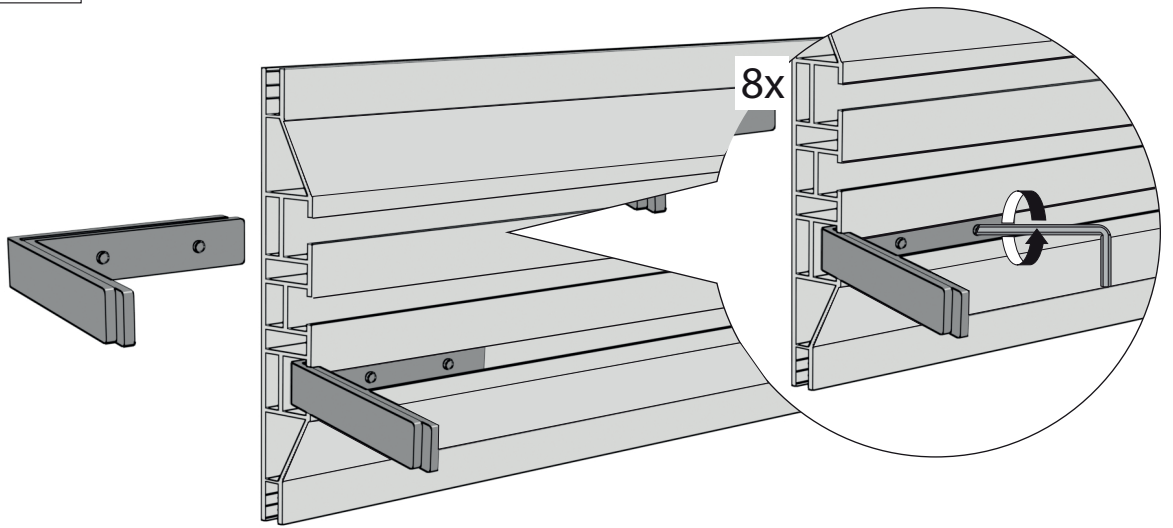

1 LIGHTBOX DOUBLE 160

EDGE-LIT

BH-1200

2

OPTION FOR EXTENSION

BH-0534

3

Option 1

Option 2

Option 3

Option 4

Option 5

OPTION FOR BASEPLATE

OPTION CEILING MOUNT

4