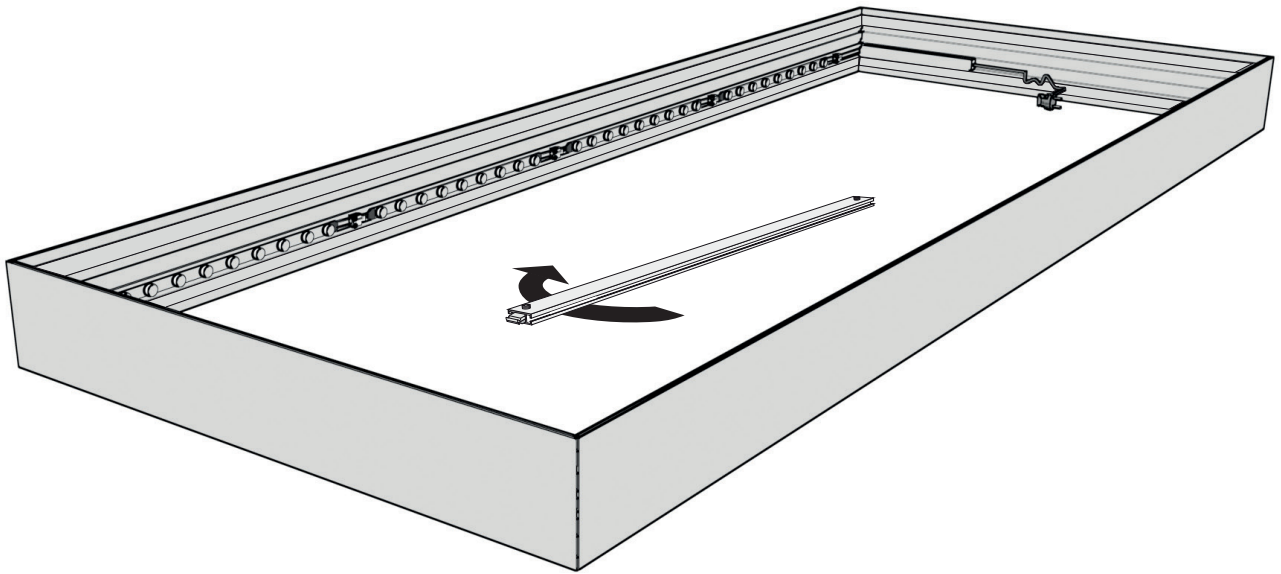

1 LIGHTBOX DOUBLE 160

EDGE-LIT

BH-1200

2

OPTION FOR EXTENSION

BH-0534

3

Option 1

Option 2

Option 3

Option 4

Option 5

OPTION FOR BASEPLATE

OPTION CEILING MOUNT

4