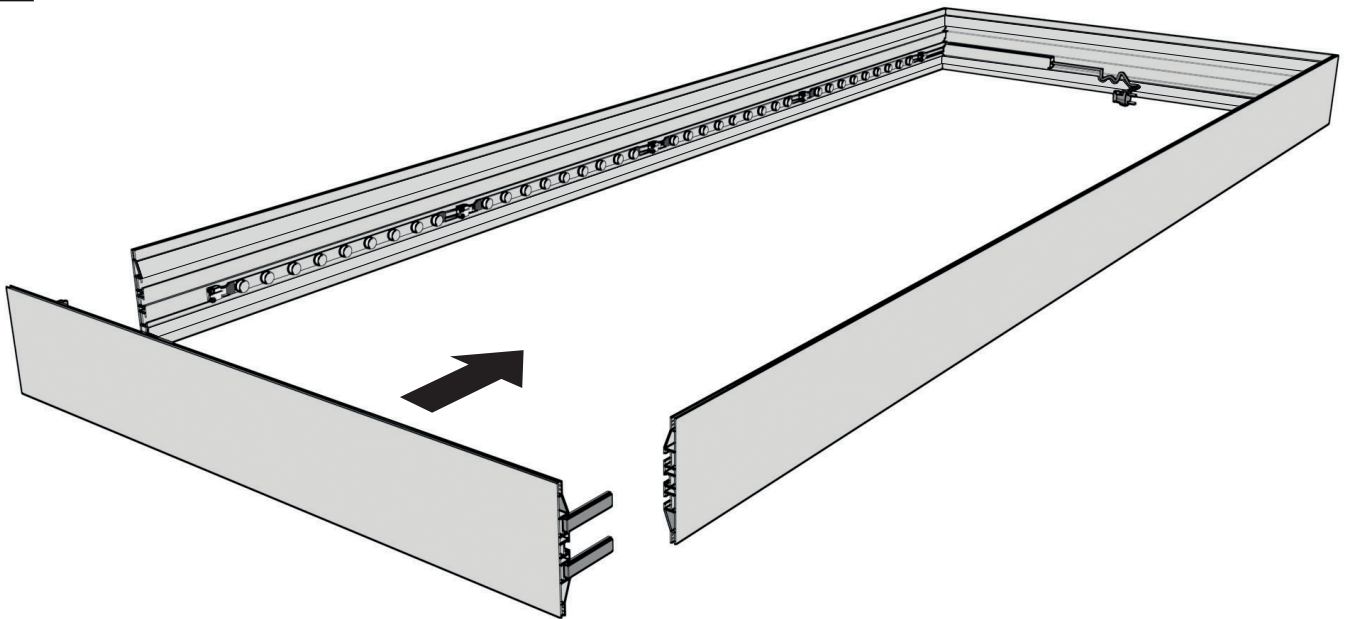

1 LIGHTBOX DOUBLE 160

EDGE-LIT

BH-1200

2

OPTION FOR EXTENSION

BH-0534

3

Option 1

Option 2

Option 3

Option 4

Option 5

OPTION FOR BASEPLATE

OPTION CEILING MOUNT

4