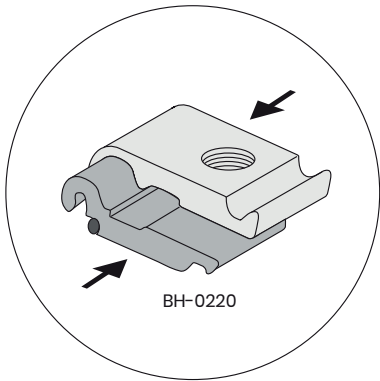

1 LIGHTBOX DOUBLE 160

EDGE-LIT

BH-1200

2

OPTION FOR EXTENSION

BH-0534

3

Option 1