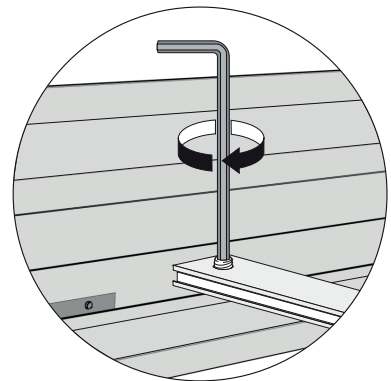

1 LIGHTBOX DOUBLE 160

EDGE-LIT

BH-1200

2

OPTION FOR EXTENSION

BH-0534

3

Option 1