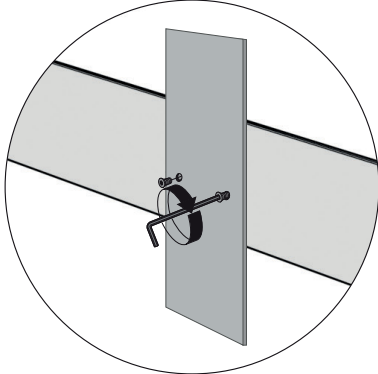

OPTION FOR BASEPLATE