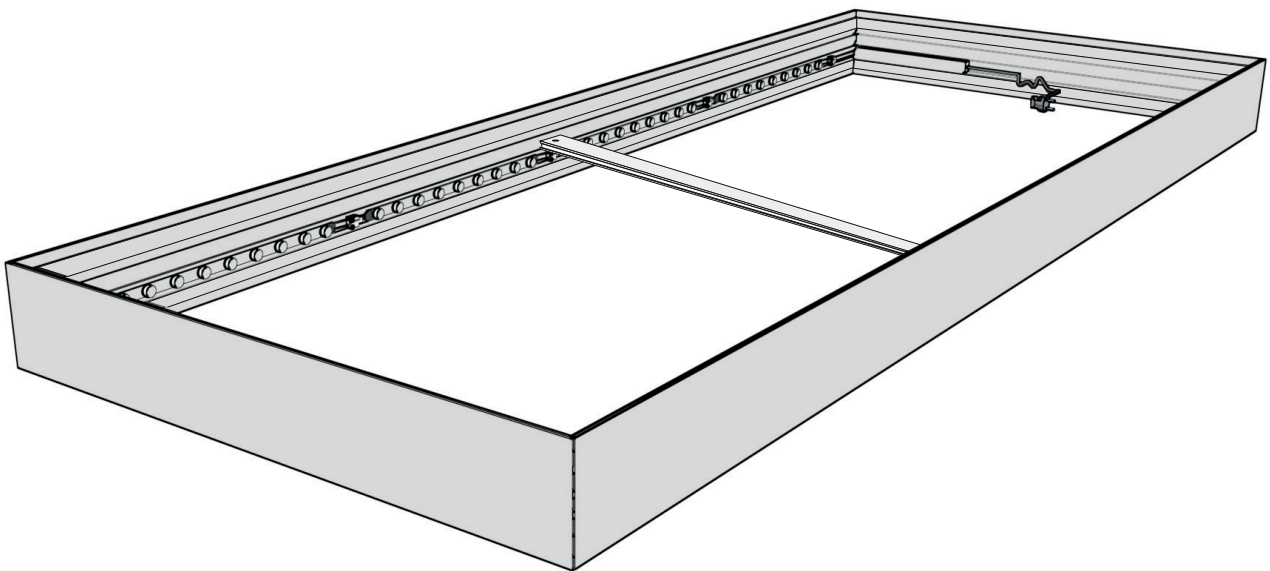

1 LIGHTBOX DOUBLE 160

EDGE-LIT

BH-1200

2

OPTION FOR EXTENSION

BH-0534

3

Option 1

Option 2

Option 3

Option 4

Option 5

OPTION FOR BASEPLATE

OPTION CEILING MOUNT

4