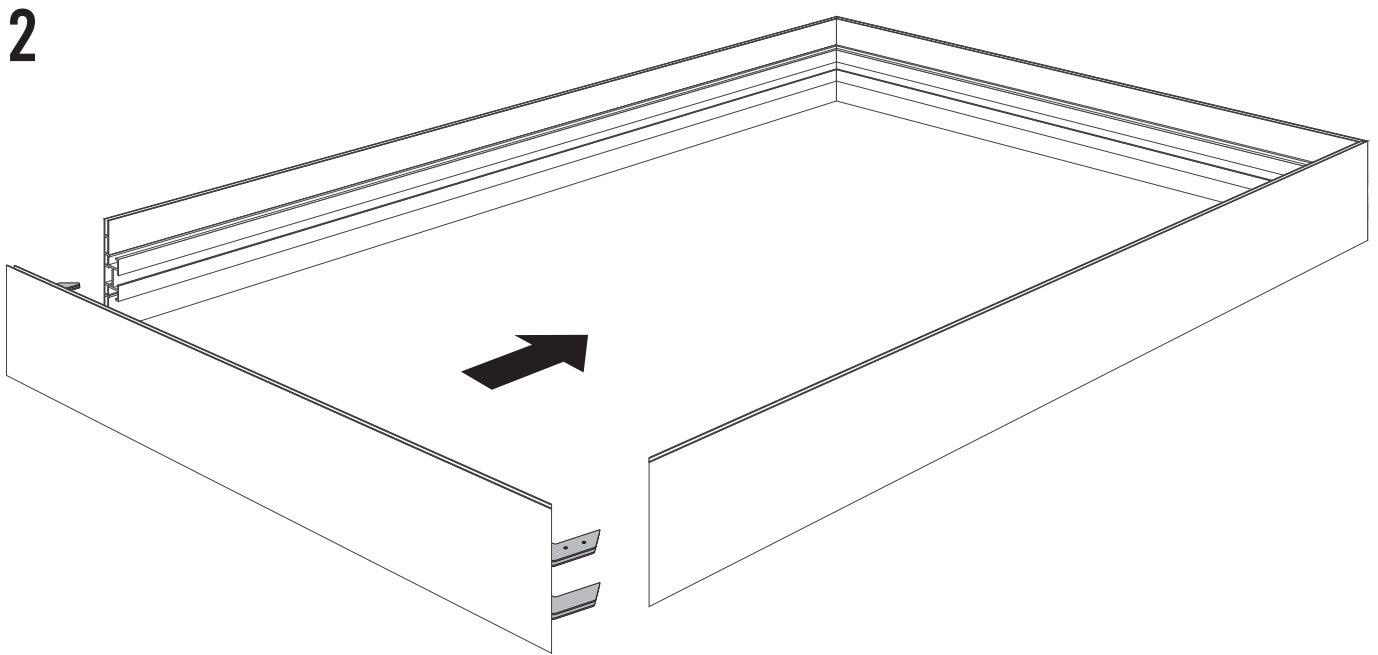

1 LIGHTBOX DOUBLE 100 CLOSED

BH-0240

OPTION FOR EXTENSION

BHE100

OPTION FOR STABILIZER

Option 1

Option 2

Option 3

Option 4

Option 5

3

OPTION FOR BASEPLATE

BH-0120 / BH-0130

OPTION FOR CEILING MOUNT

UP FACING FRAME IS THE LIGHTBOX DOUBLE 100

BH-0360