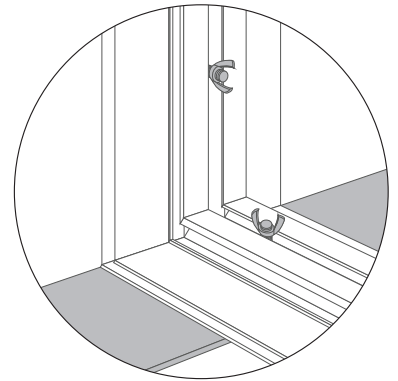

1 LIGHTBOX DOUBLE 100 CLOSED

BH-0240

OPTION FOR EXTENSION

BHE100

OPTION FOR STABILIZER

Option 1

Option 2

Option 3

Option 4

Option 5

3

OPTION FOR BASEPLATE

BH-0120 / BH-0130

OPTION FOR CEILING MOUNT

UP FACING FRAME IS THE LIGHTBOX DOUBLE 100

BH-0360