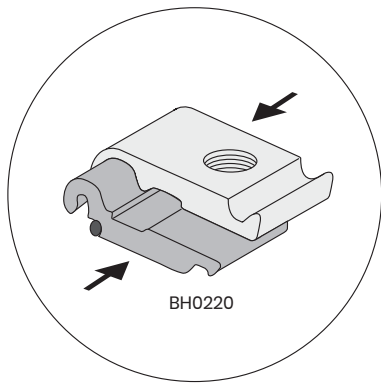

1 LIGHTBOX DOUBLE 100 CLOSED

BH-0240

OPTION FOR EXTENSION

BHE100

OPTION FOR STABILIZER

Option 1

Option 2

Option 3

Option 4

Option 5

3

OPTION FOR BASEPLATE

BH-0120 / BH-0130

OPTION FOR CEILING MOUNT

UP FACING FRAME IS THE LIGHTBOX DOUBLE 100

BH-0360