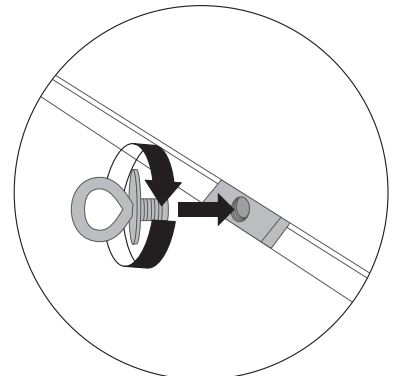

3

OPTION FOR BASEPLATE

BH-0120 / BH-0130

OPTION FOR CEILING MOUNT

UP FACING FRAME IS THE LIGHTBOX DOUBLE 100

BH-0360

BH-0300

BH-0360