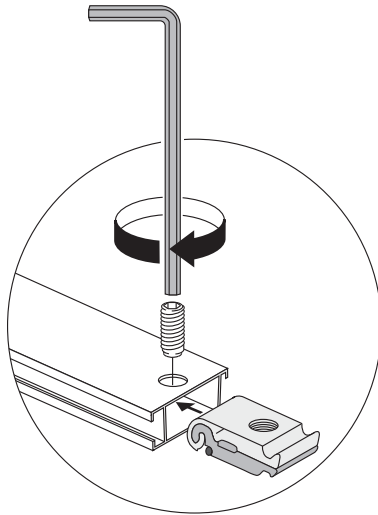

1 LIGHTBOX DOUBLE 100 CLOSED

BH-0240

OPTION FOR EXTENSION

BHE100

OPTION FOR STABILIZER

Option 1

Option 2

Option 3

Option 4

Option 5

3

OPTION FOR BASEPLATE

BH-0120 / BH-0130

OPTION FOR CEILING MOUNT

UP FACING FRAME IS THE LIGHTBOX DOUBLE 100

BH-0360