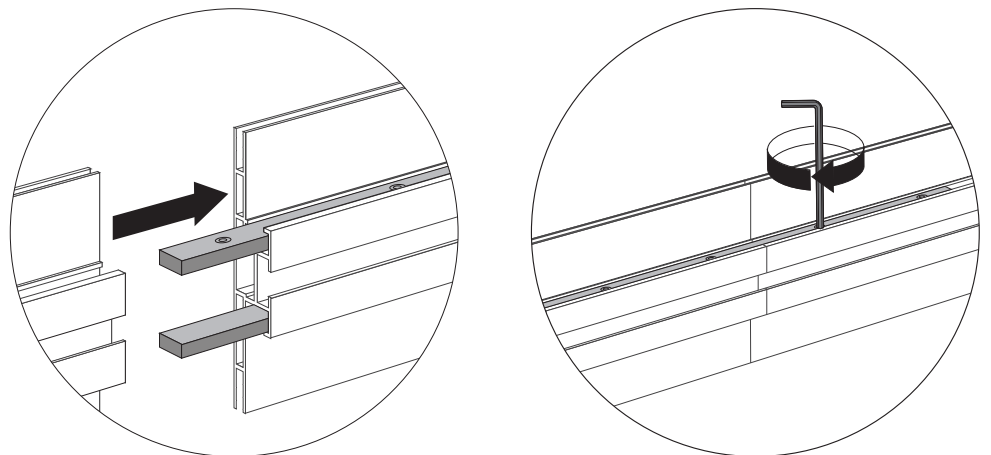

1 LIGHTBOX DOUBLE 100 CLOSED

BH-0240

OPTION FOR EXTENSION

BHE100

OPTION FOR STABILIZER

Option 1

Option 2

Option 3

Option 4

Option 5

3

OPTION FOR BASEPLATE

BH-0120 / BH-0130

OPTION FOR CEILING MOUNT

UP FACING FRAME IS THE LIGHTBOX DOUBLE 100

BH-0360