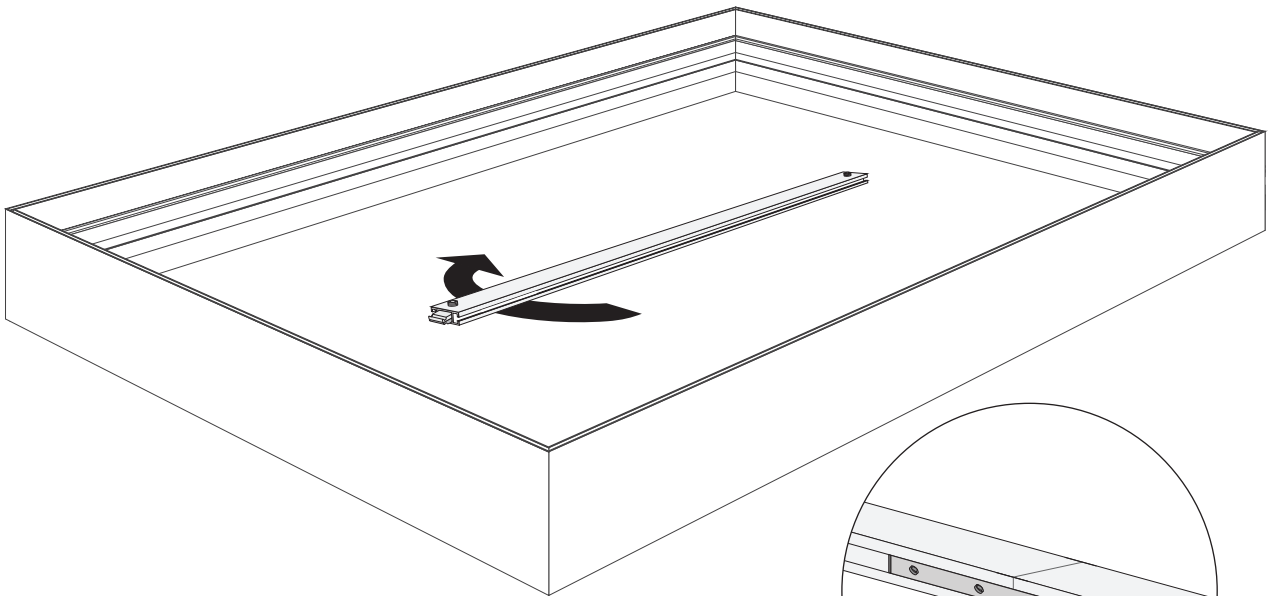

1 LIGHTBOX DOUBLE 100 CLOSED

BH-0240

OPTION FOR EXTENSION

BHE100

OPTION FOR STABILIZER

Option 1

Option 2

Option 3

Option 4

Option 5

3

OPTION FOR BASEPLATE

BH-0120 / BH-0130

OPTION FOR CEILING MOUNT

UP FACING FRAME IS THE LIGHTBOX DOUBLE 100

BH-0360