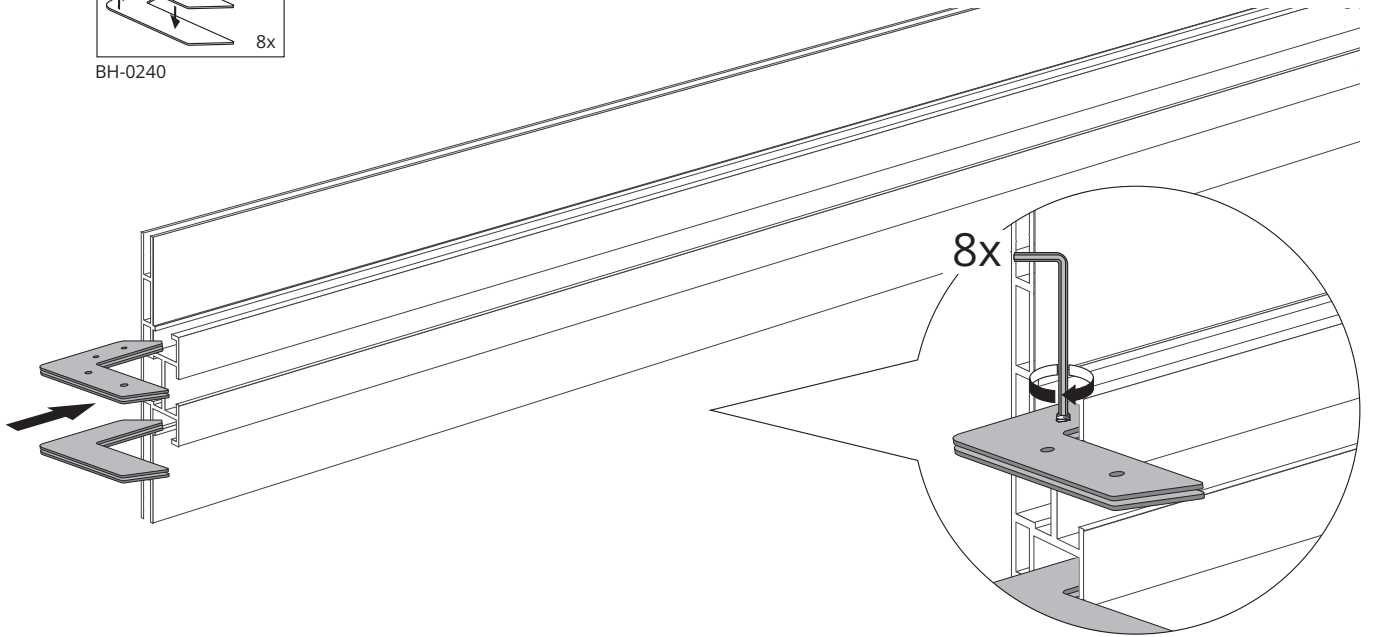

1 LIGHTBOX DOUBLE 100 CLOSED

BH-0240

OPTION FOR EXTENSION

BHE100

OPTION FOR STABILIZER

Option 1

Option 2

Option 3

Option 4

Option 5

3

OPTION FOR BASEPLATE

BH-0120 / BH-0130

OPTION FOR CEILING MOUNT

UP FACING FRAME IS THE LIGHTBOX DOUBLE 100

BH-0360