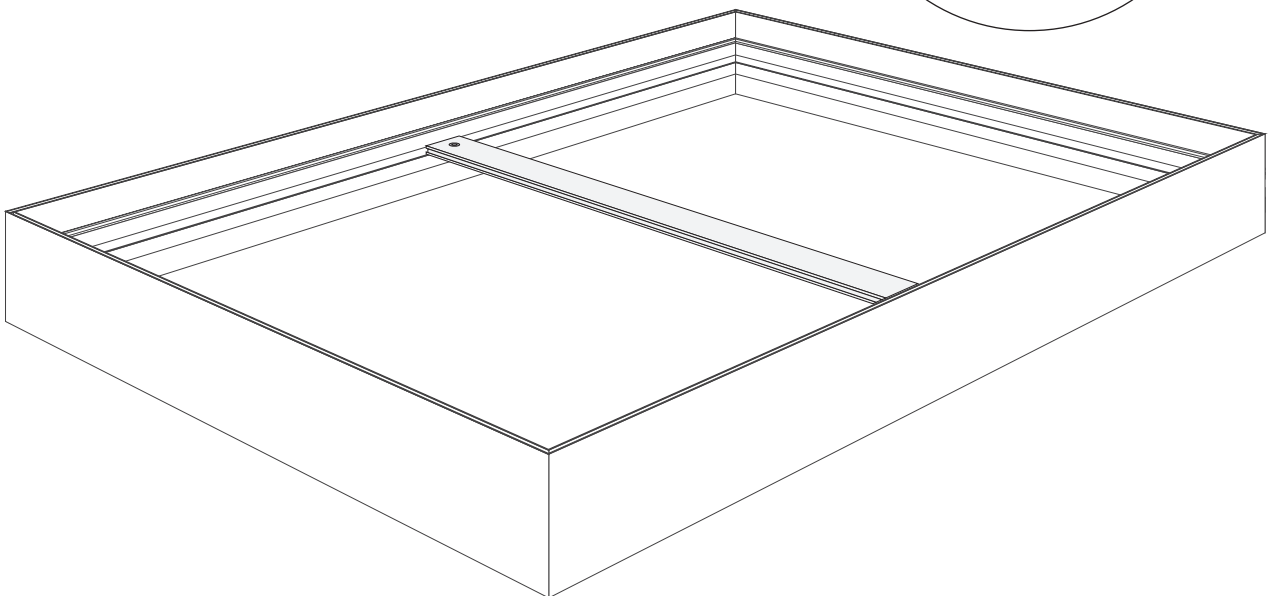

1 LIGHTBOX DOUBLE 100 CLOSED

BH-0240

OPTION FOR EXTENSION

BHE100

OPTION FOR STABILIZER

Option 1

Option 2

Option 3

Option 4

Option 5

3

OPTION FOR BASEPLATE

BH-0120 / BH-0130

OPTION FOR CEILING MOUNT

UP FACING FRAME IS THE LIGHTBOX DOUBLE 100

BH-0360