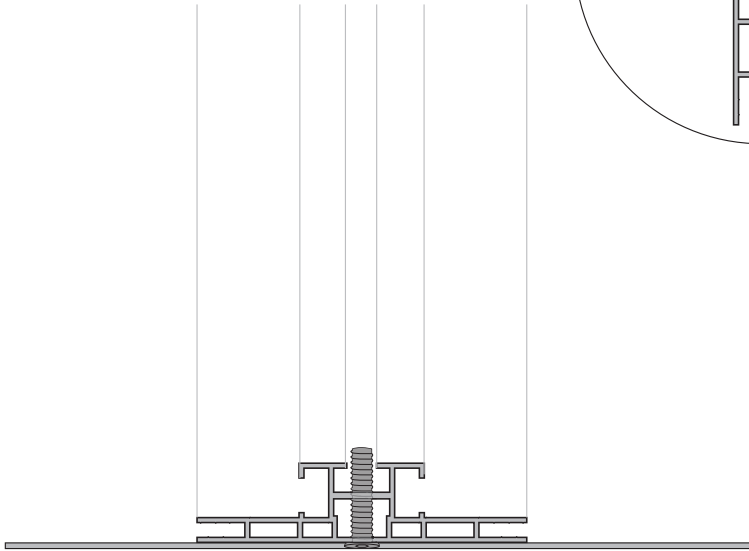

1 LIGHTBOX DOUBLE 100 CLOSED

BH-0240

OPTION FOR EXTENSION

BHE100

OPTION FOR STABILIZER

Option 1

Option 2

Option 3

Option 4

Option 5

3

OPTION FOR BASEPLATE

BH-0120 / BH-0130

OPTION FOR CEILING MOUNT

UP FACING FRAME IS THE LIGHTBOX DOUBLE 100

BH-0360