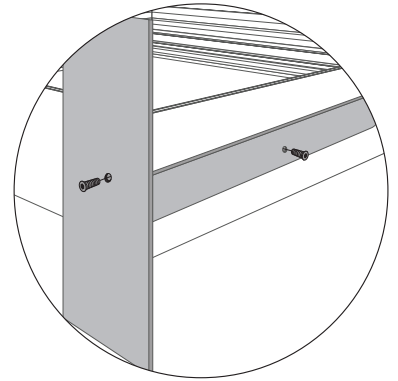

1 LIGHTBOX DOUBLE 100 CLOSED

BH-0240

OPTION FOR EXTENSION

BHE100

OPTION FOR STABILIZER

Option 1

Option 2

Option 3

Option 4

Option 5

3

OPTION FOR BASEPLATE

BH-0120 / BH-0130

OPTION FOR CEILING MOUNT

UP FACING FRAME IS THE LIGHTBOX DOUBLE 100

BH-0360