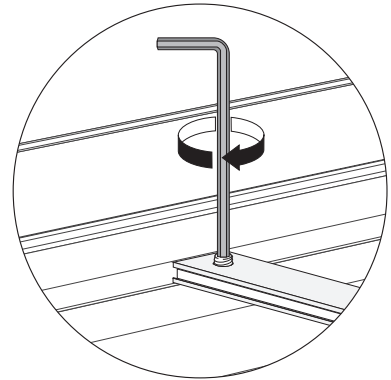

1 LIGHTBOX DOUBLE 100 CLOSED

BH-0240

OPTION FOR EXTENSION

BHE100

OPTION FOR STABILIZER

Option 1

Option 2

Option 3

Option 4

Option 5

3

OPTION FOR BASEPLATE

BH-0120 / BH-0130

OPTION FOR CEILING MOUNT

UP FACING FRAME IS THE LIGHTBOX DOUBLE 100

BH-0360