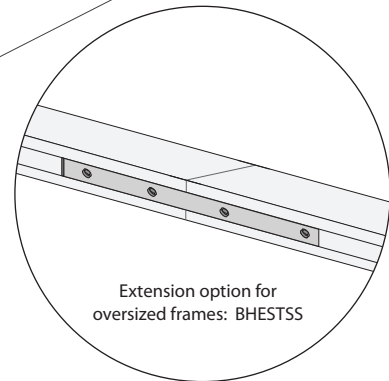

1 LIGHTBOX DOUBLE 100 CLOSED

BH-0240

OPTION FOR EXTENSION

BHE100

OPTION FOR STABILIZER

Option 1

Option 2

Option 3

Option 4

Option 5

3

OPTION FOR BASEPLATE

BH-0120 / BH-0130

OPTION FOR CEILING MOUNT

UP FACING FRAME IS THE LIGHTBOX DOUBLE 100

BH-0360