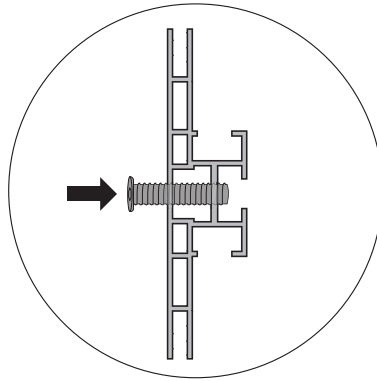

1 LIGHTBOX DOUBLE 100 CLOSED

BH-0240

OPTION FOR EXTENSION

BHE100

OPTION FOR STABILIZER

Option 1

Option 2

Option 3

Option 4

Option 5

3

OPTION FOR BASEPLATE

BH-0120 / BH-0130

OPTION FOR CEILING MOUNT

UP FACING FRAME IS THE LIGHTBOX DOUBLE 100

BH-0360